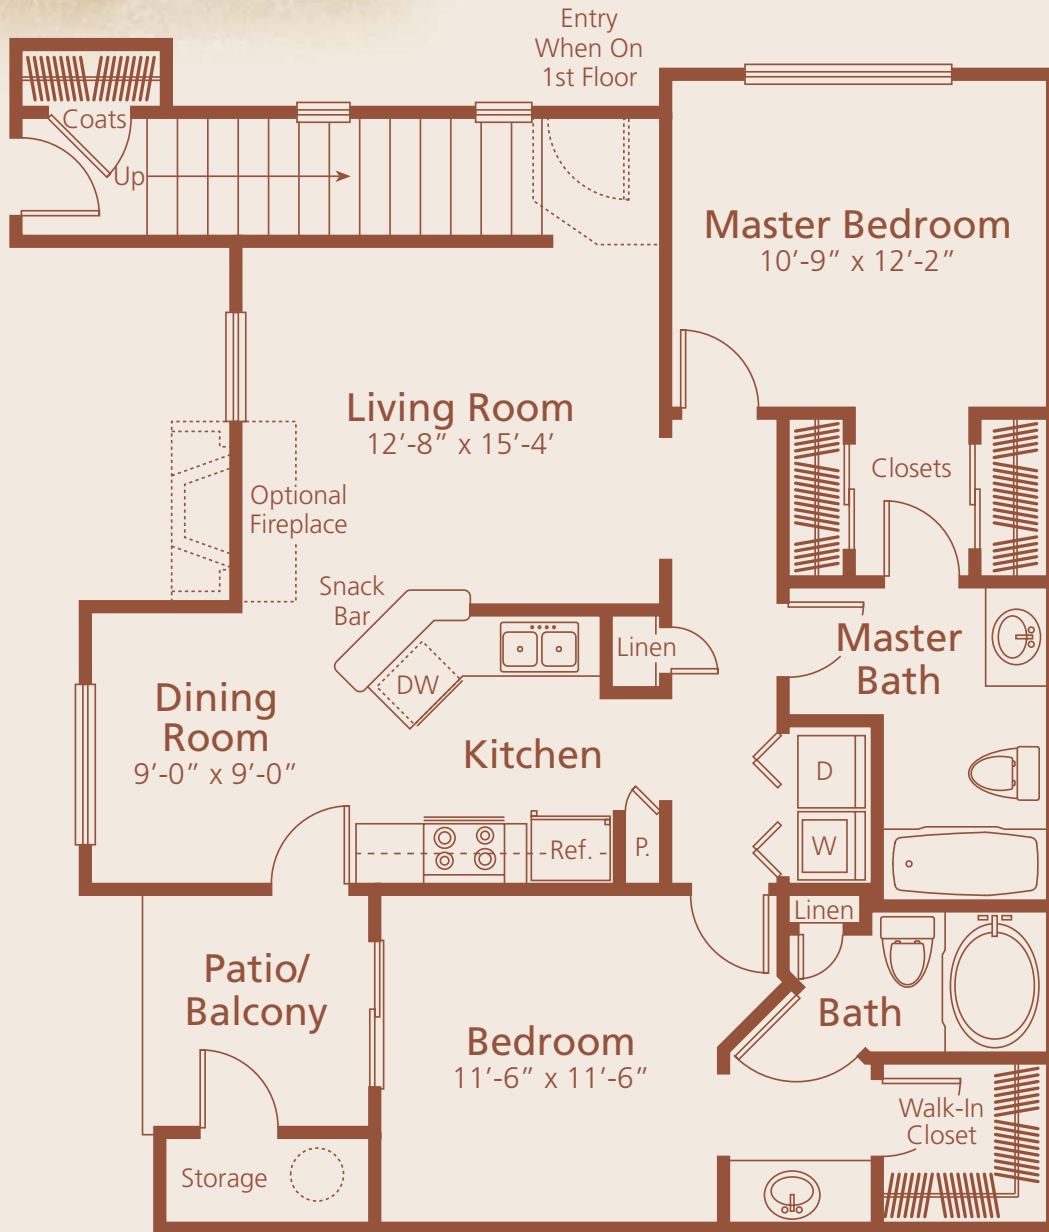

Hohokam

APPROXIMATELY 982-1083 SQUARE FEET PER SITE LOCATION

PINNACLE • CANYON •

7050 EAST SUNRISE DRIVE | TUCSON, ARIZONA 85750 | PHONE (520) 299-3800 FAX (520) 299-3806 | pinnaclecanyoncondos.com

*Illustrations are artist's renderings and may vary from actual plan. Specifications subject to change without notice or obligation.
Square footage is approximate. Consult sales associate for details.*