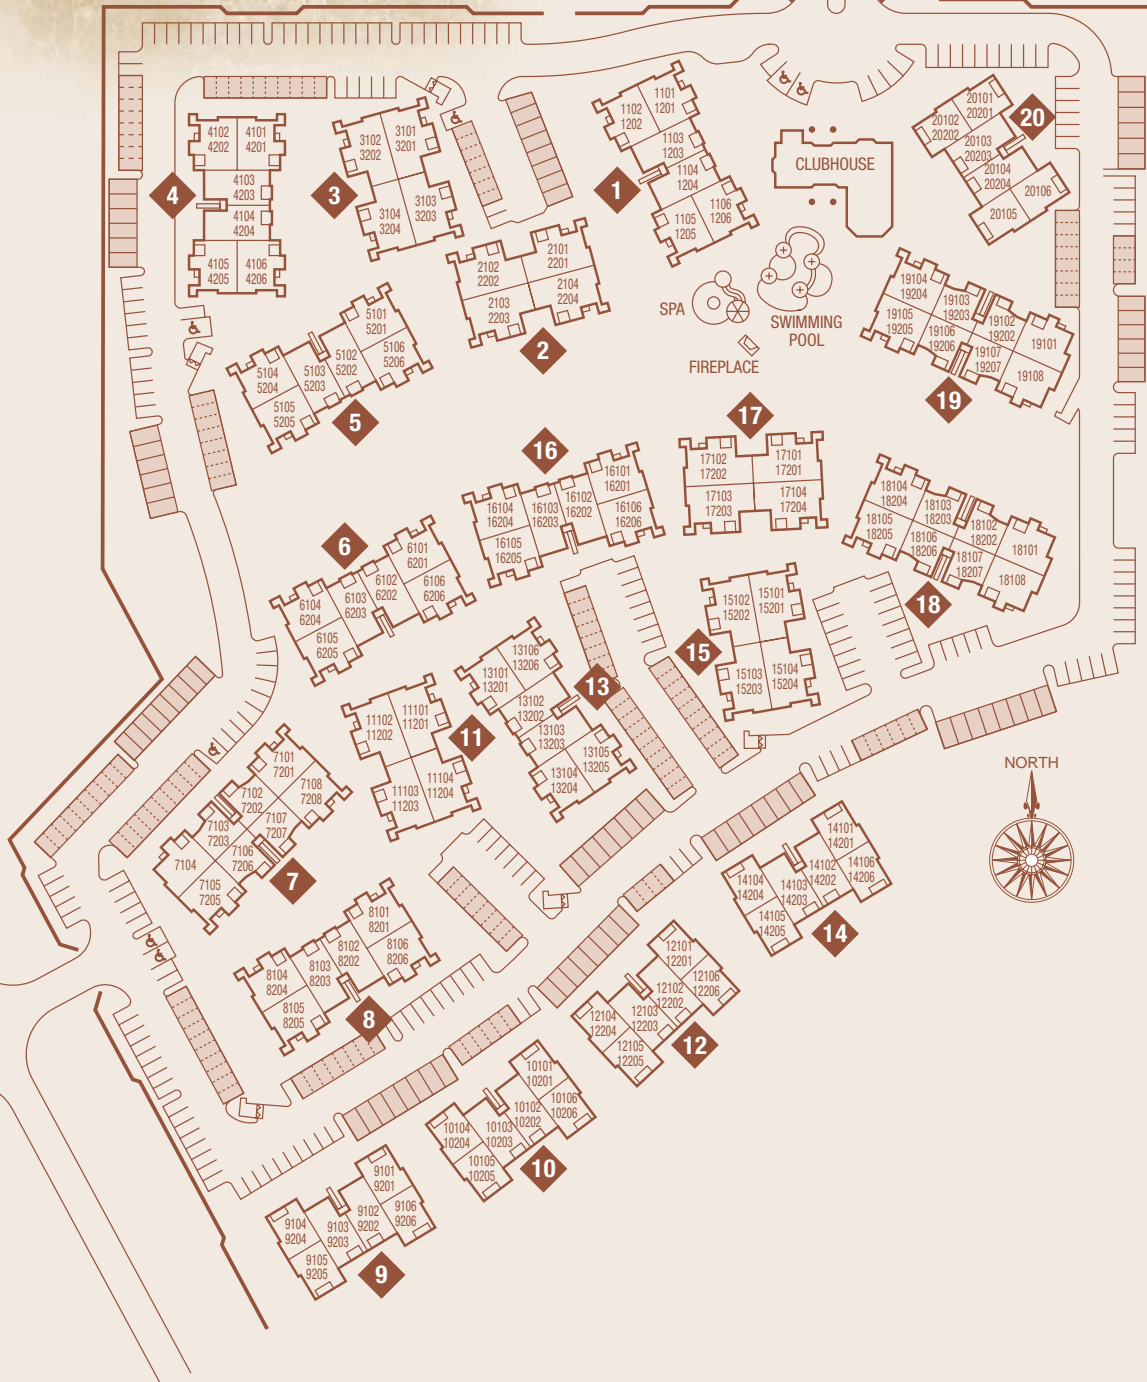

PINNACLE • CANYON •

SUNRISE DRIVE

7065 N. Oracle | Tucson, Arizona 85704 | 520.382.6800 Office | 520.382.6804 Fax

Illustrations are artist's renderings and may vary from actual plan. Specifications subject to change without notice or obligation.
Square footage is approximate. Consult sales associate for details.