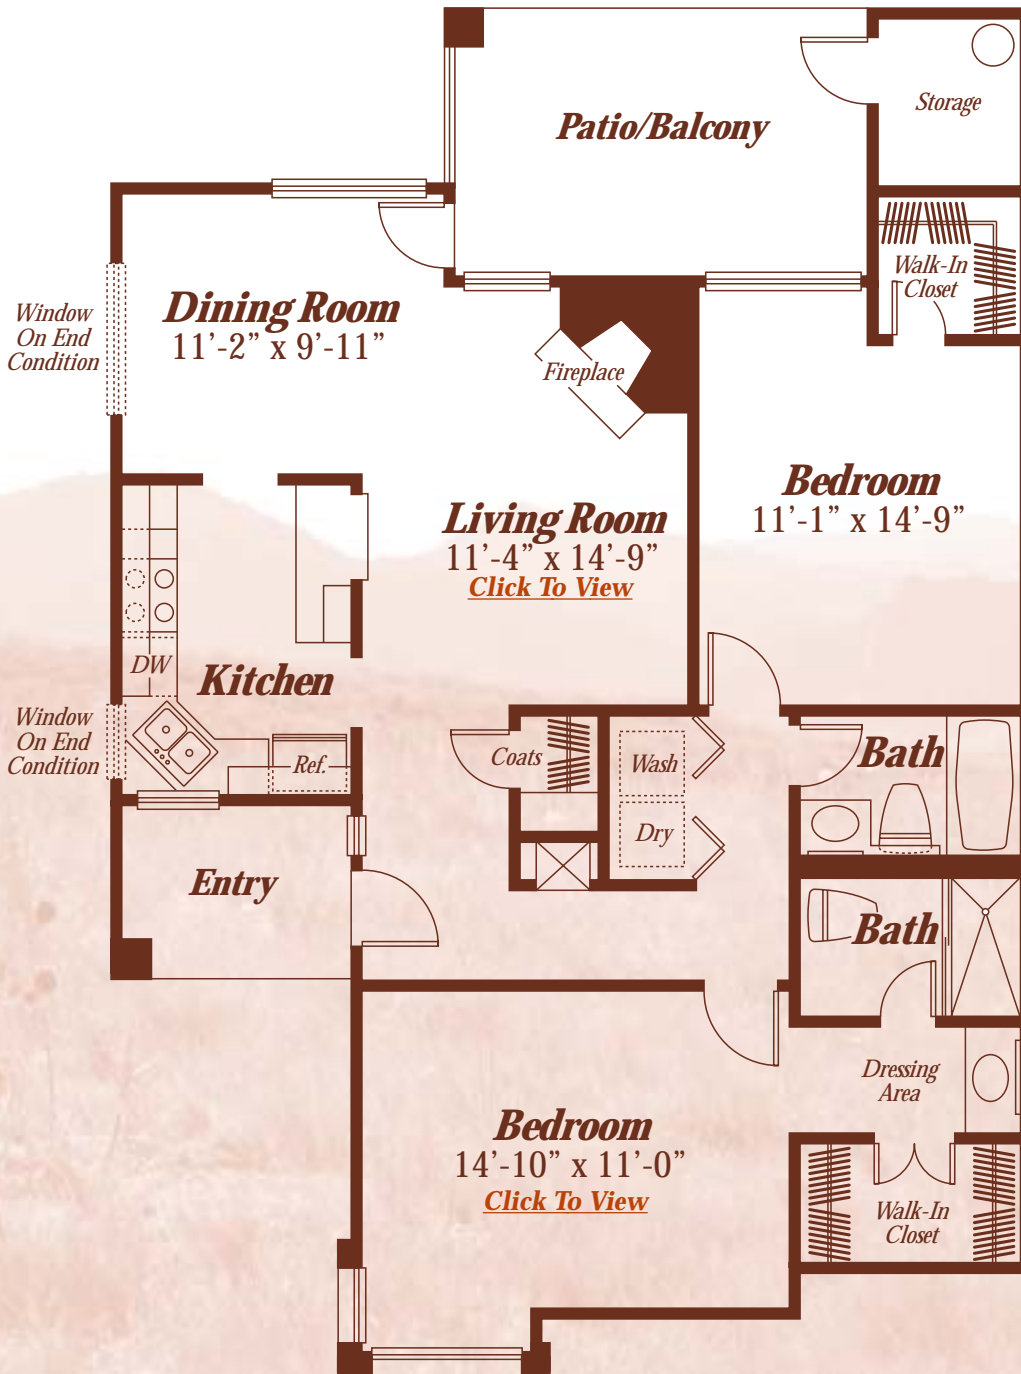

SKYLINE VILLAS

Unit C
the RIDGE
1,059 SQ. FT.

7065 N. Oracle | Tucson, Arizona 85704 | 520.382.6800 Office | 520.382.6804 Fax

Illustrations are artist's renderings and may vary from actual plan. Specifications subject to change without notice or obligation.
Square footage is approximate. Consult sales associate for details.

SKYLINE VILLAS

Unit C
the **RIDGE**
1,059 SQ. FT.

[**BACK TO FLOOR PLAN**](#) ►

7065 N. Oracle | Tucson, Arizona 85704 | 520.382.6800 Office | 520.382.6804 Fax

Illustrations are artist's renderings and may vary from actual plan. Specifications subject to change without notice or obligation.
Square footage is approximate. Consult sales associate for details.

SKYLINE VILLAS

Unit C
the **RIDGE**
1,059 SQ. FT.

[BACK TO FLOOR PLAN](#) ►

7065 N. Oracle | Tucson, Arizona 85704 | 520.382.6800 Office | 520.382.6804 Fax

Illustrations are artist's renderings and may vary from actual plan. Specifications subject to change without notice or obligation.
Square footage is approximate. Consult sales associate for details.