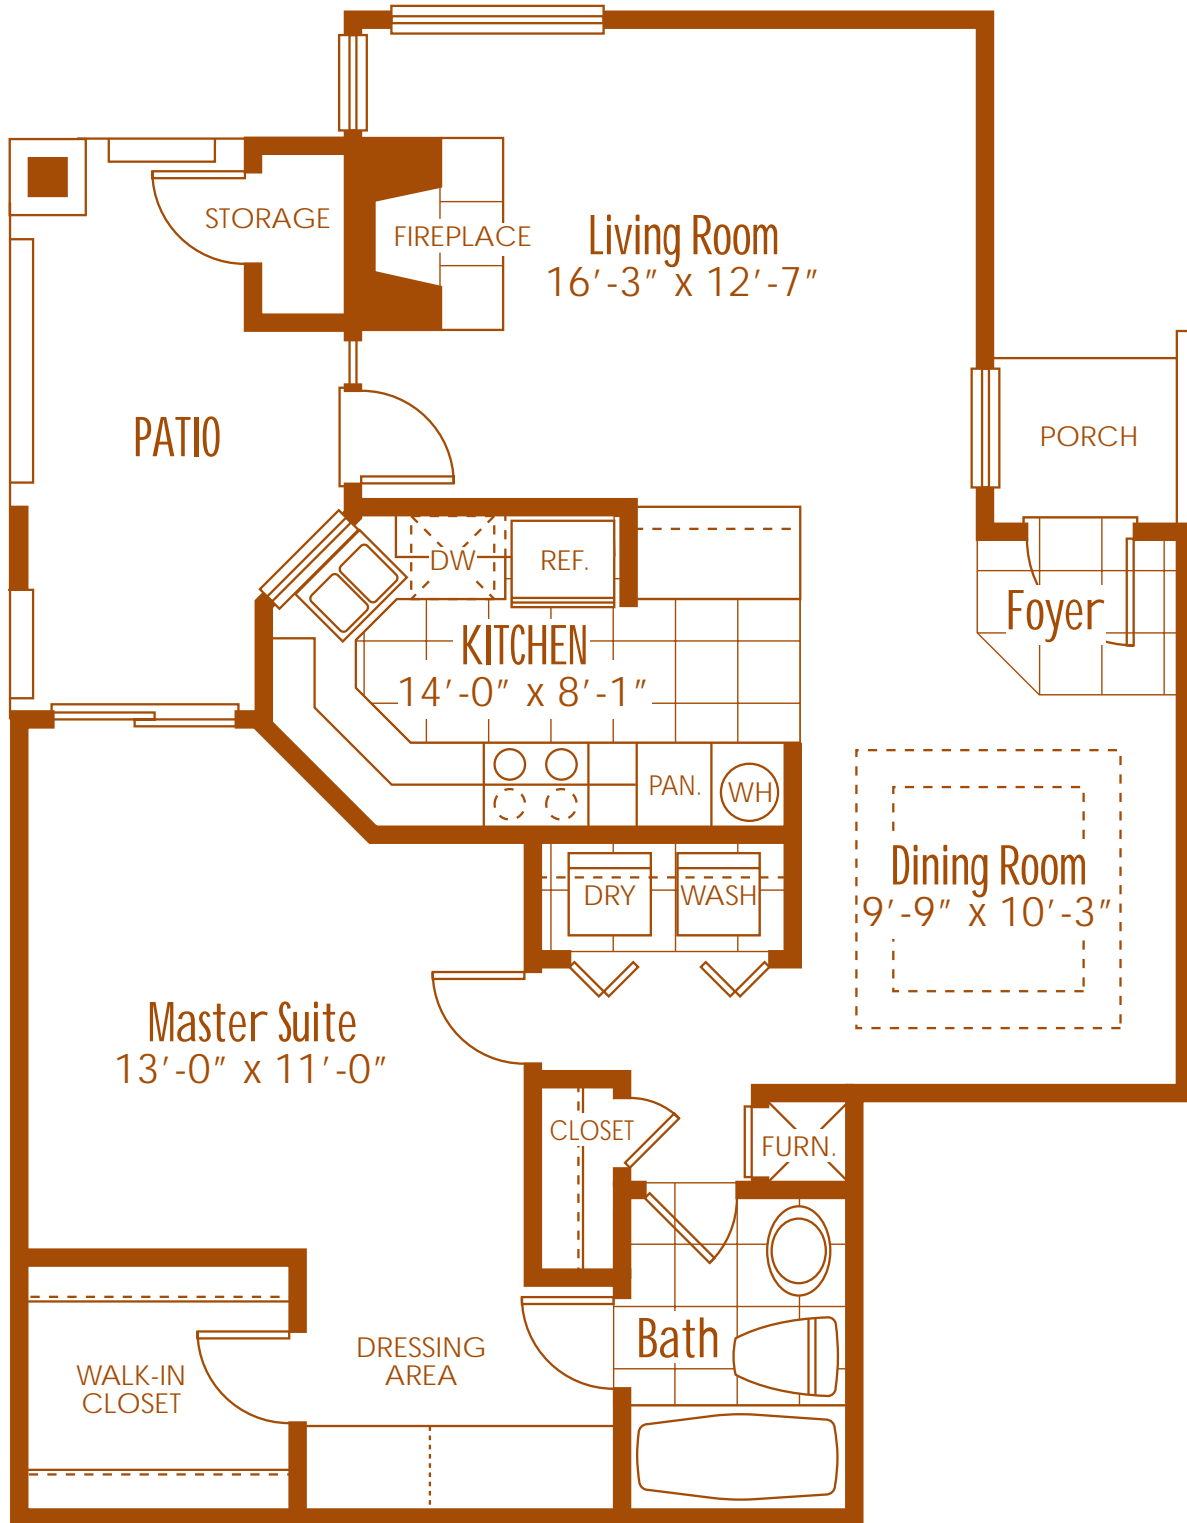

T I E R R A (A T A L I N A

THE ACACIA
One Bedroom / One Bath
874 Sq. Ft.

Illustrations are artist's renderings and may vary from actual plan. Specifications subject to change without notice or obligation. Consult sales associate for details.