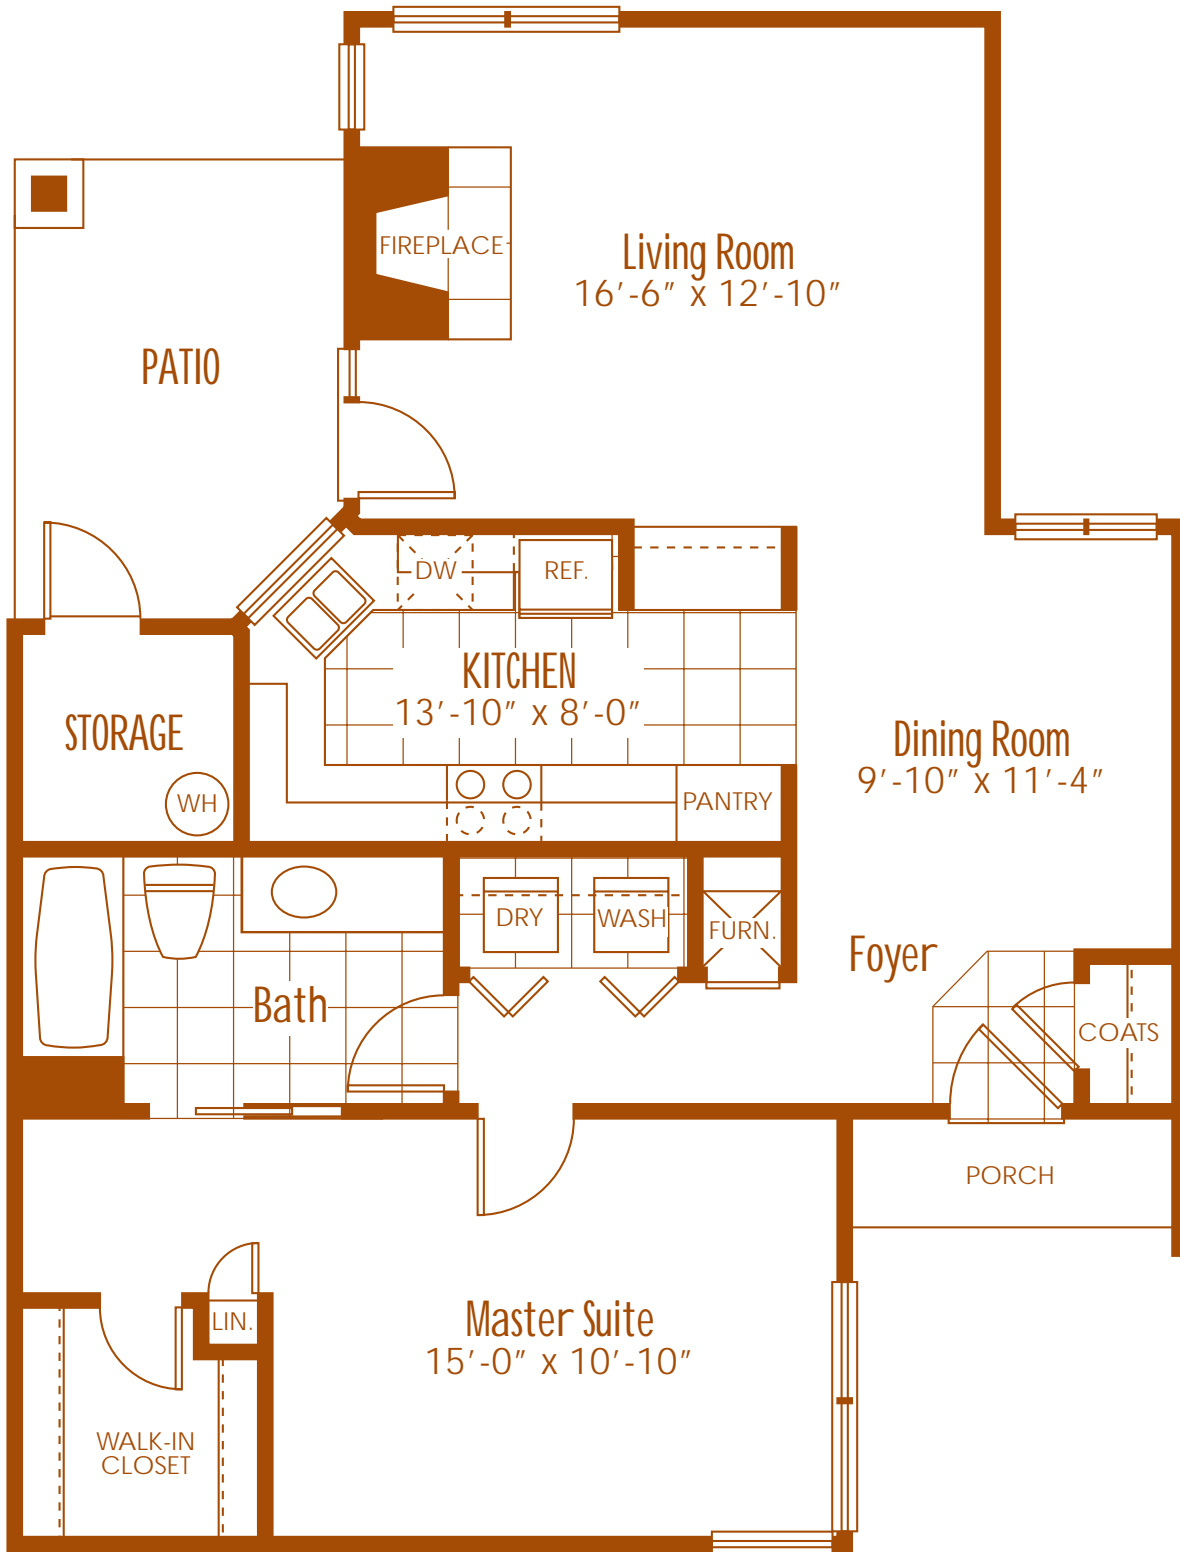

T I E R R A (A T A L I N A

THE CHOLLA
One Bedroom / One Bath
898 Sq. Ft.

Illustrations are artist's renderings and may vary from actual plan. Specifications subject to change without notice or obligation. Consult sales associate for details.