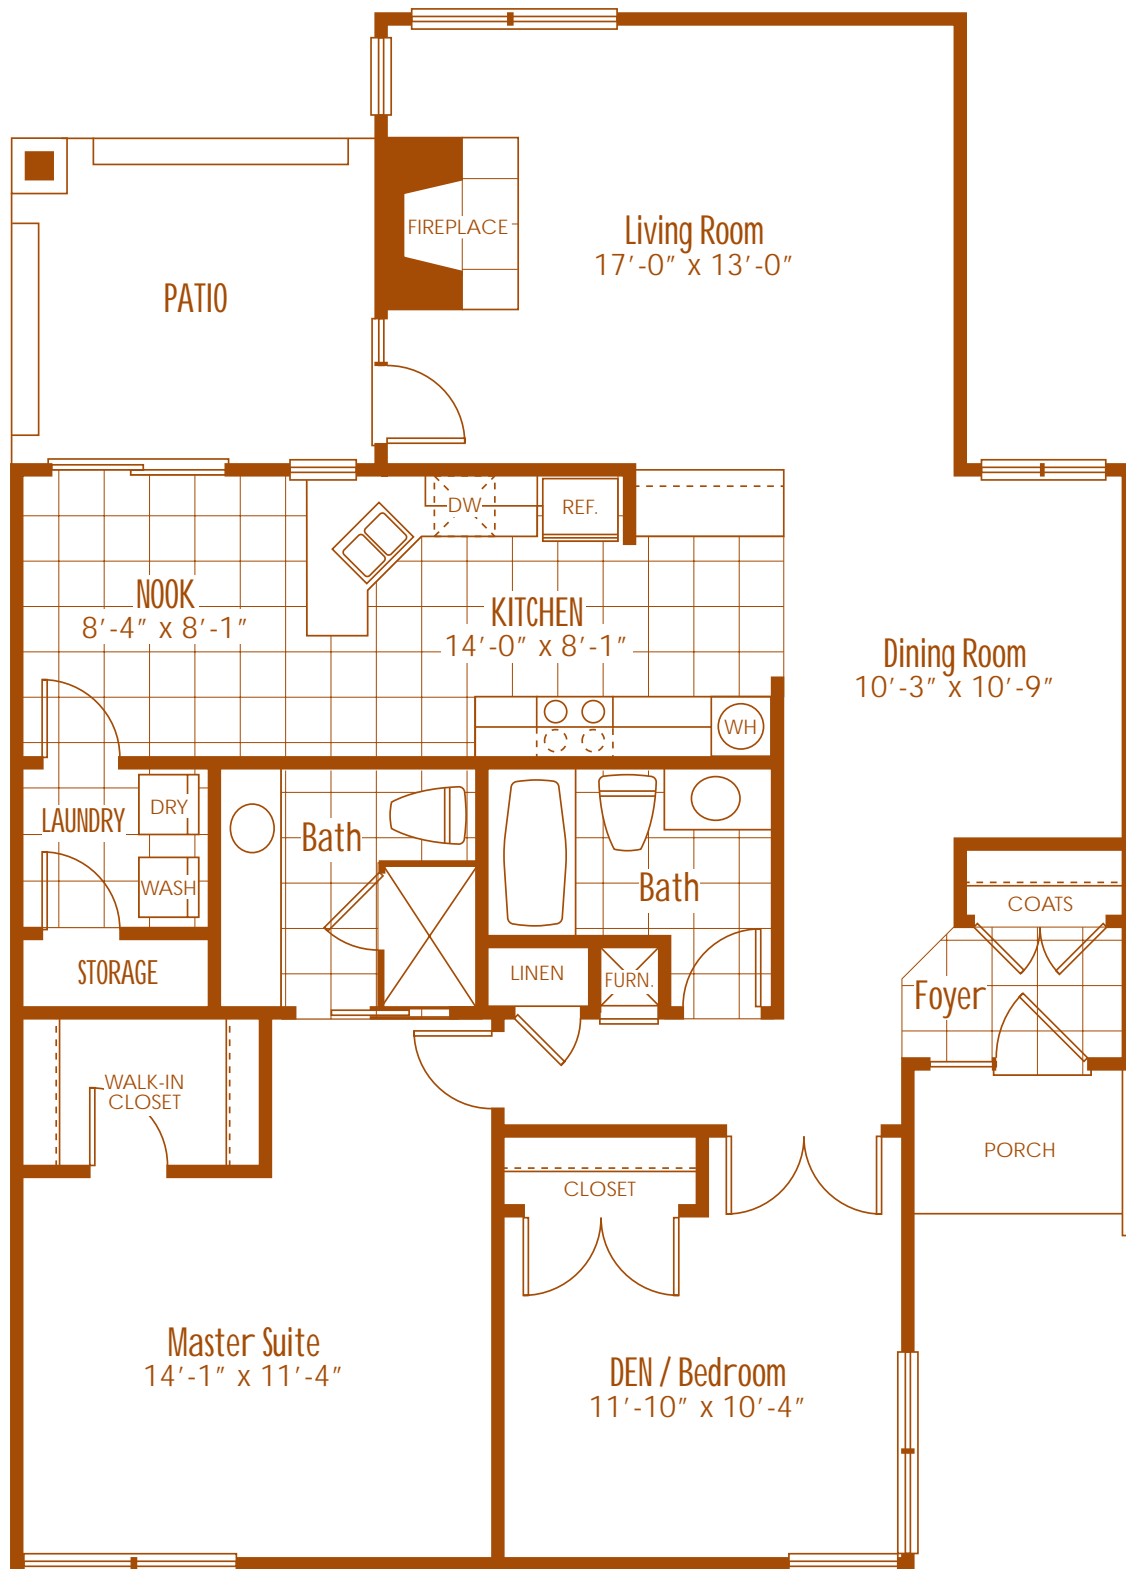

# TIERRA CATALINA

THE IRONWOOD  
Two Bedroom / Two Bath  
1,168 Sq. Ft.

Illustrations are artist's renderings and may vary from actual plan. Specifications subject to change without notice or obligation. Consult sales associate for details.