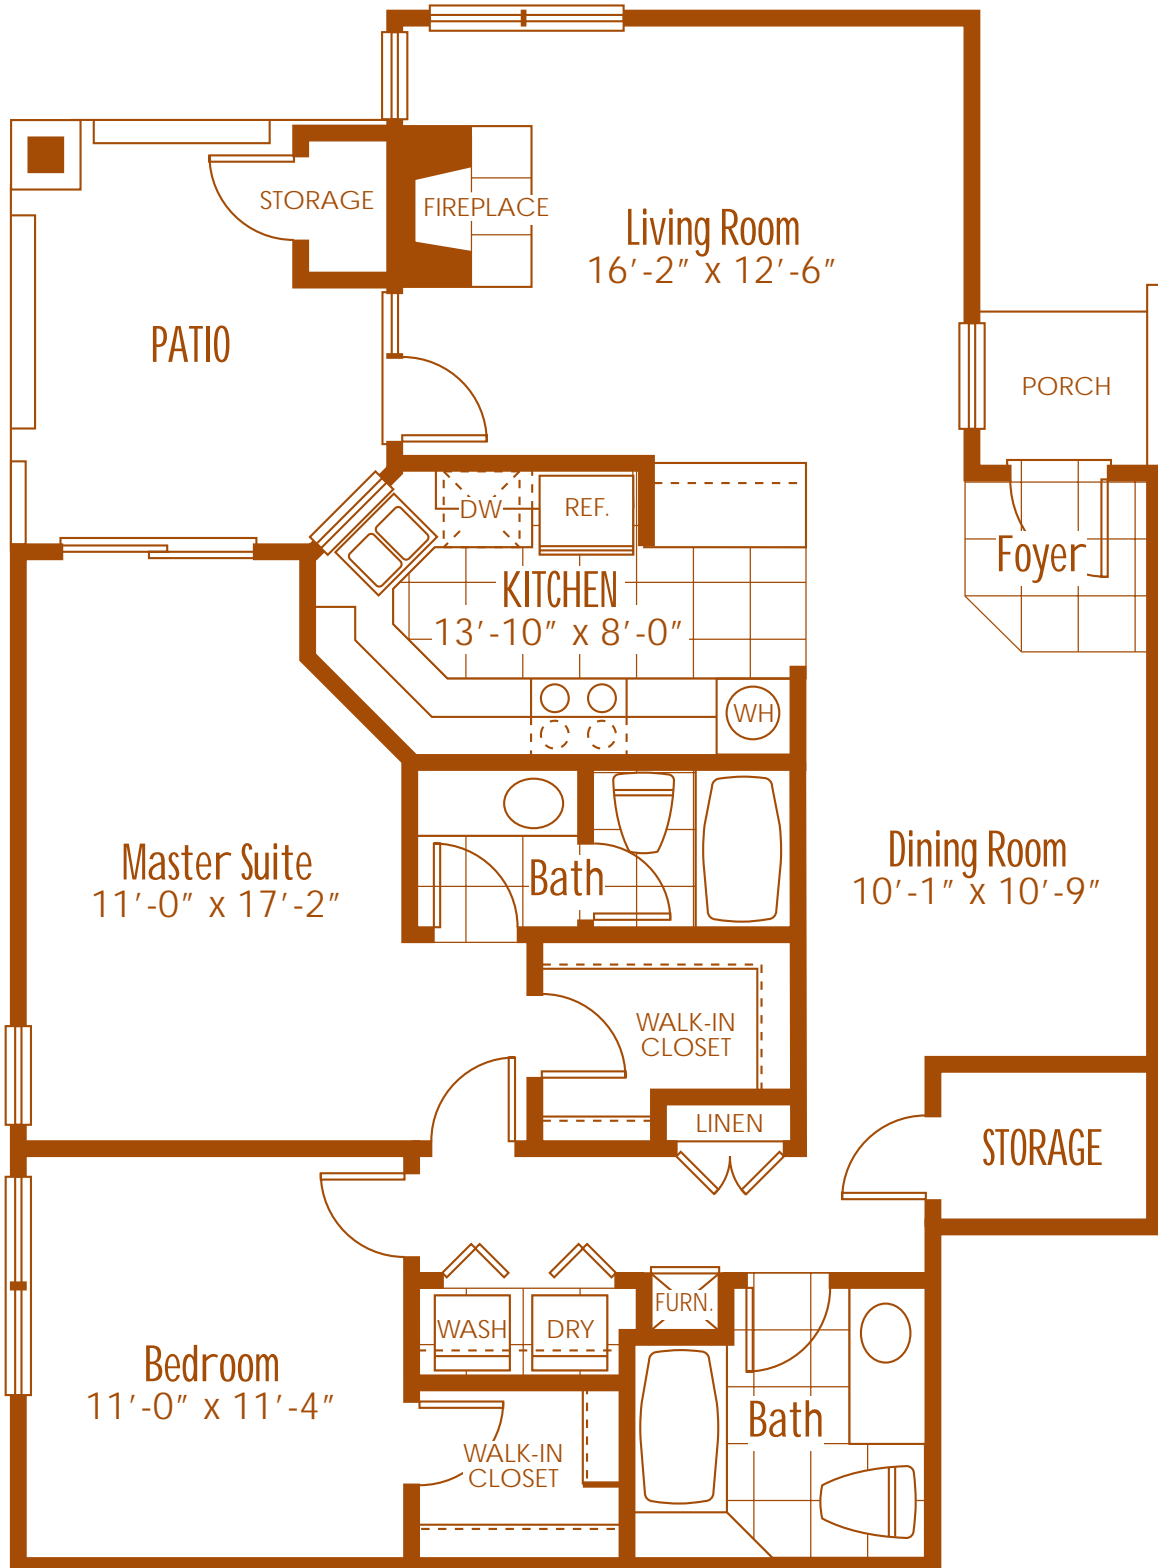

T I E R R A (A T A L I N A

THE OCOTILLO
Two Bedroom / Two Bath
1,167 Sq. Ft.

Illustrations are artist's renderings and may vary from actual plan. Specifications subject to change without notice or obligation. Consult sales associate for details.