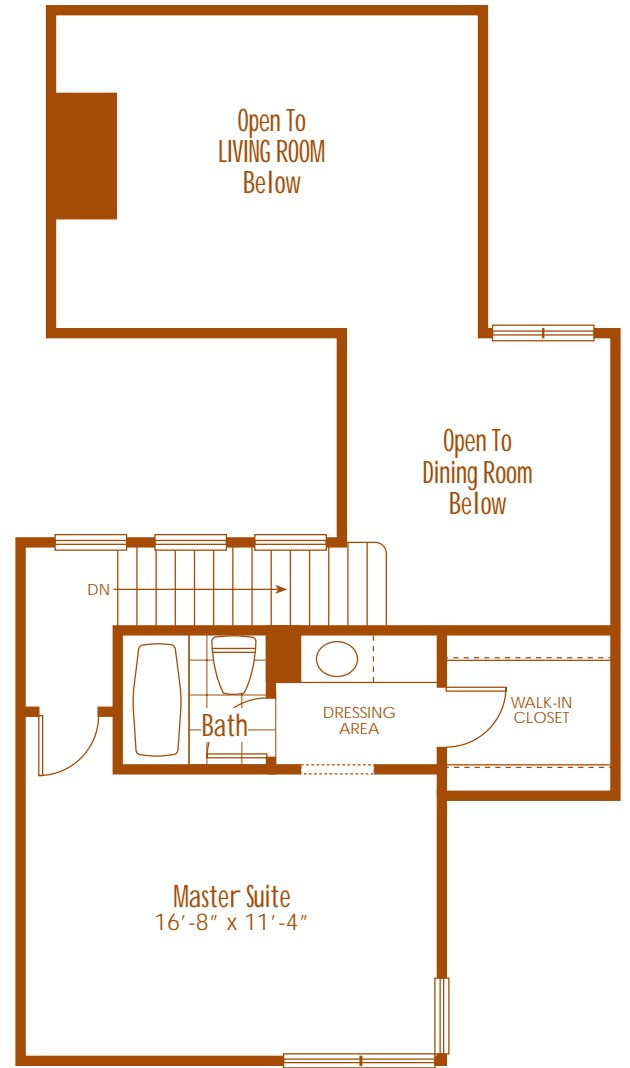

TIERRA CATALINA

THE PALOVERDE Three Bedroom / Two Bath Townhome 1,436 Sq. Ft.

Illustrations are artist's renderings and may vary from actual plan. Specifications subject to change without notice or obligation. Consult sales associate for details.