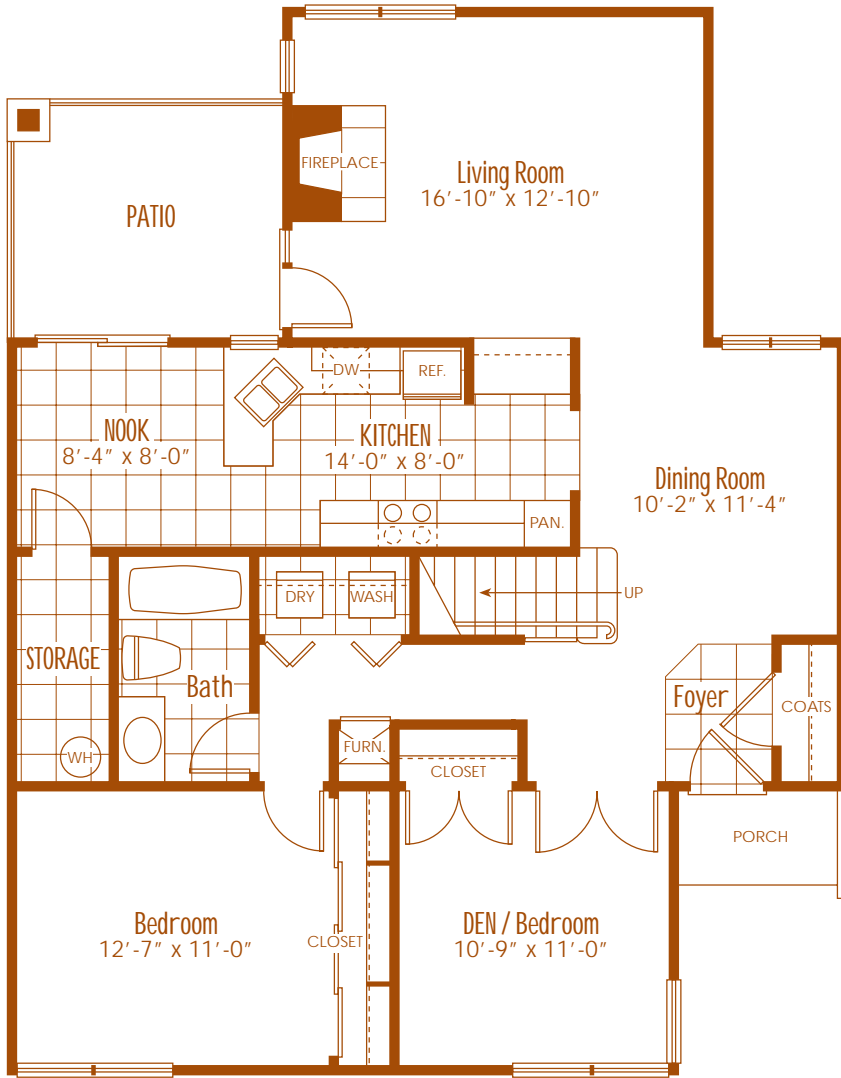

TIERRA CATALINA

THE PALOVERDE Three Bedroom / Two Bath Townhome 1,436 Sq. Ft.

Illustrations are artist's renderings and may vary from actual plan. Specifications subject to change without notice or obligation. Consult sales associate for details.