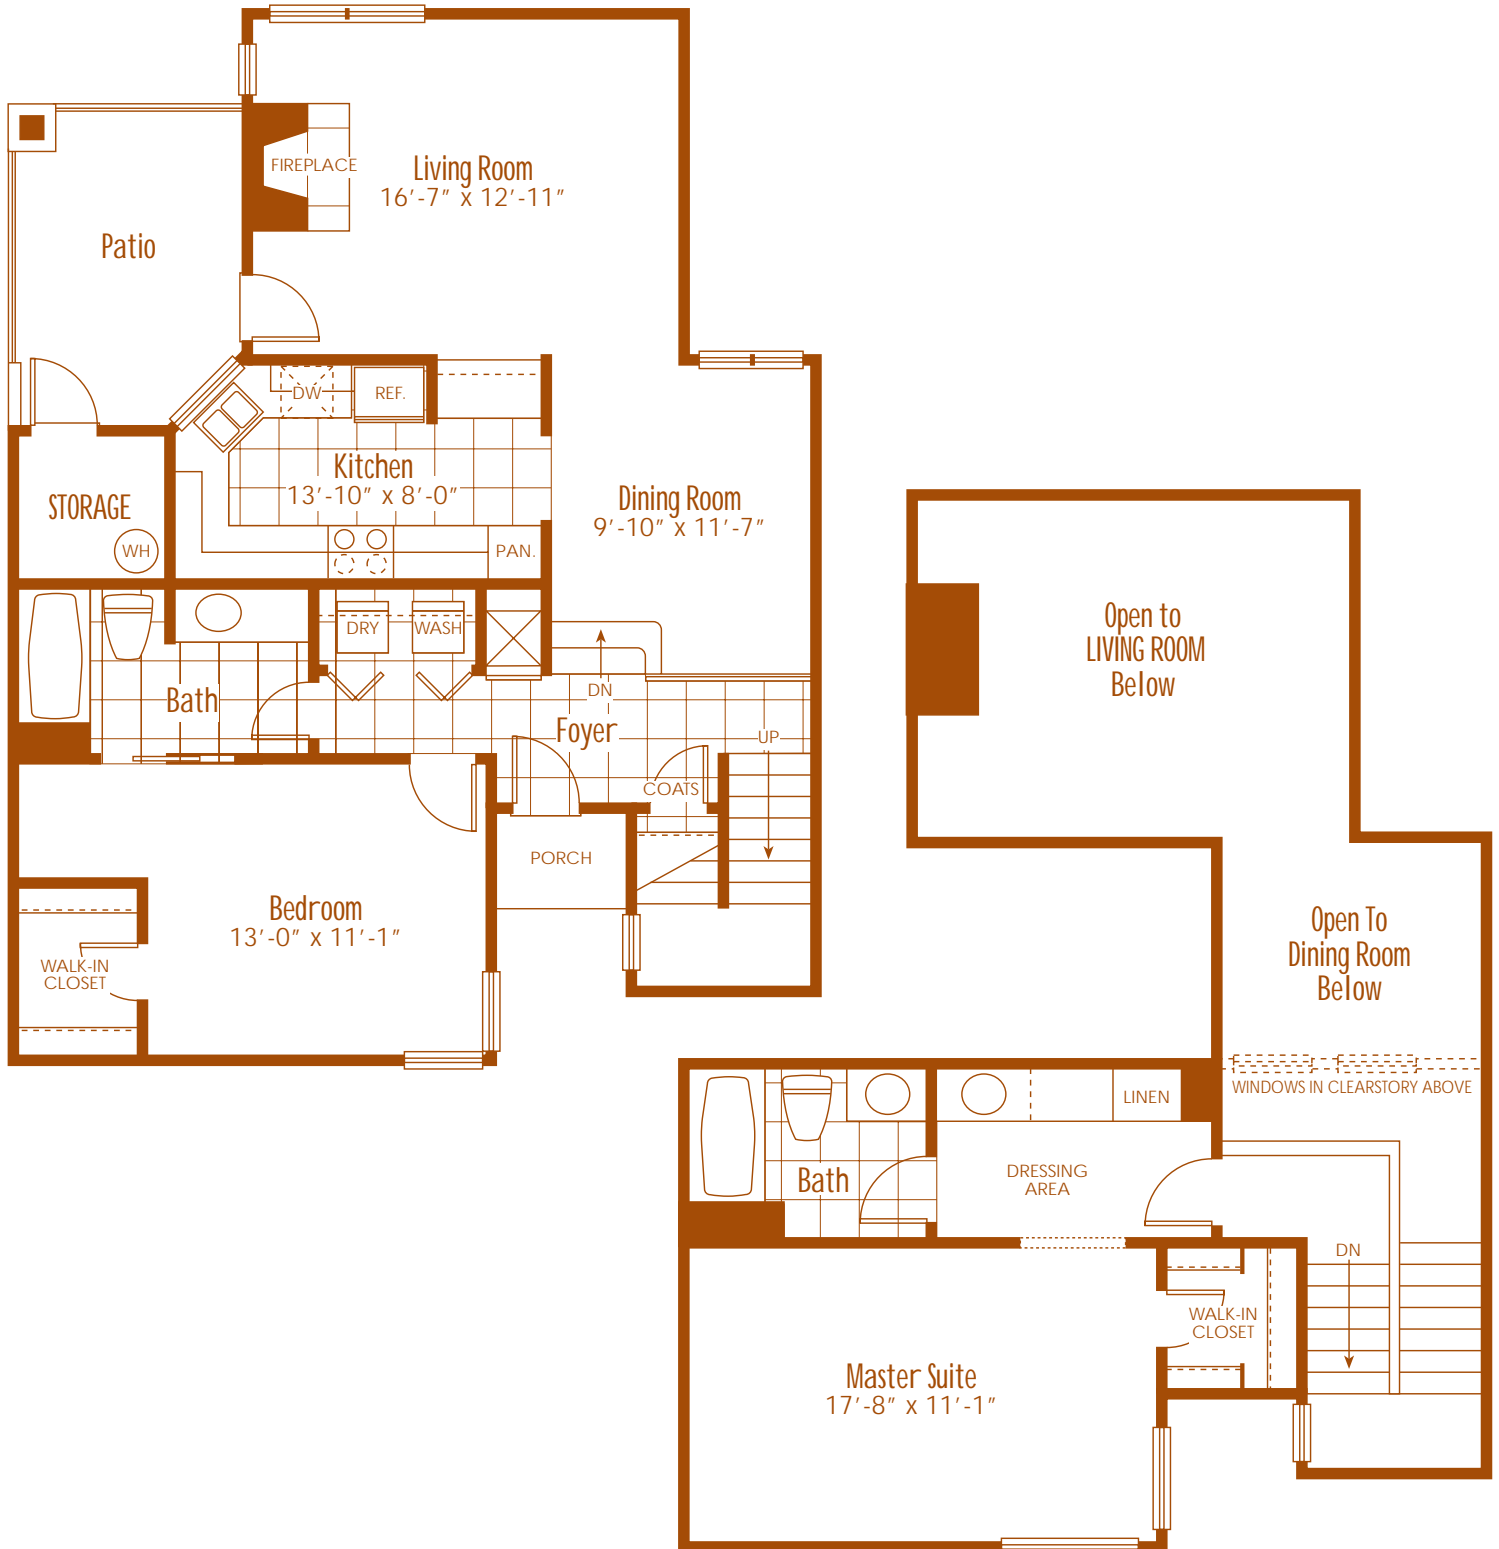

T I E R R A (A T A L I N A

THE SAGUARO
Two Bedroom / Two Bath Townhome
1,296 Sq. Ft.

Illustrations are artist's renderings and may vary from actual plan. Specifications subject to change without notice or obligation. Consult sales associate for details.